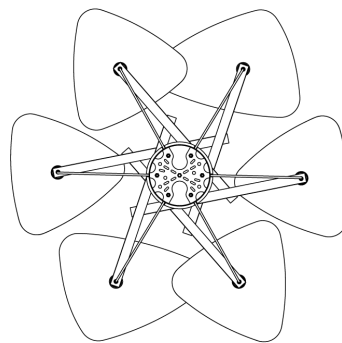

# MOSS

Emily V6

# MOSS

Emily V6

Specifications

Materials	Sheet steel, wet painted Plexiglass Textile covered cable Oak timber, waxed
Colours	<ul style="list-style-type: none"><li>● Anthracite semi-matte</li><li>● White semi-matte</li><li>● Black high gloss</li><li>● Solid brass, satin</li><li>● Oxidized steel</li></ul>
Canopy	Ø 200mm (7.9") x H 50mm (2")
Cable length	300cm (118")
Cable Colors	charcoal for black grey and white semi-matte black for deep black and brass other colours on request
Light source specification	6x E27 220V or E26 120V, max height 105mm (4.1")
Custom	 Custom shade, frame & cable colours available on request

Size

Ø 123cm (48.4")

Height  
270cm (106.3")

Packaging & Weight

1x 90 / 57 / 55cm  
1x 46 / 44 / 27  
 29kg  14kg

Certifications