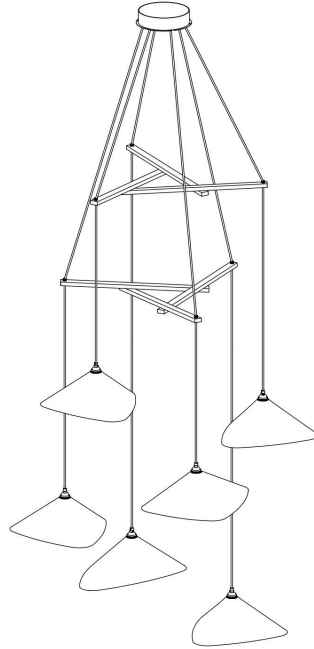

# MOSS

Emily V6

# MOSS

Emily V6

Specifications

Materials	Sheet steel, wet painted Plexiglass Textile covered cable Oak timber, waxed
Colours	<ul style="list-style-type: none"><li>● Anthracite semi-matte</li><li>● White semi-matte</li><li>● Black high gloss</li><li>● Solid brass, satin</li><li>● Oxidized steel</li></ul>
Canopy	Ø 200mm (7.9") x H 50mm (2")
Cable length	300cm (118")
Cable Colors	charcoal for black grey and white semi-matte black for deep black and brass other colours on request
Light source specification	6x E27 220V or E26 120V, max height 105mm (4.1")
Custom	 Custom shade, frame & cable colours available on request

Size

Ø 123cm (48.4")

Height  
270cm (106.3")

Packaging & Weight

1x 90 / 57 / 55cm  
1x 46 / 44 / 27  
 29kg  14kg

Certifications