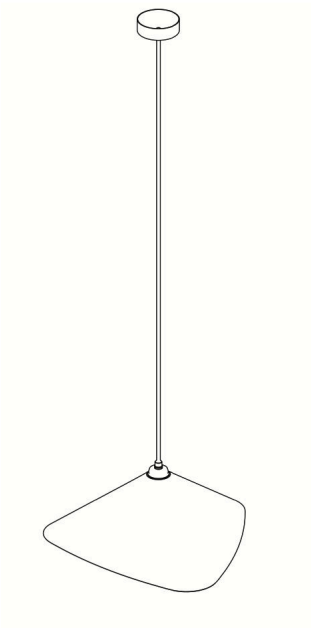

MOSS

Emily II

MOSS

Emily II

Specifications

Materials	Sheet steel, wet painted Plexiglass Textile covered cable Oak timber, waxed
Colours	<ul style="list-style-type: none">● Anthracite semi-matte● White semi-matte● Black high gloss● Solid brass, satin● Oxidized steel
Canopy	Ø 100mm (4") x H 25mm (1")
Cable length	300cm (118")
Cable Colors	charcoal for black grey and white semi-matte black for deep black and brass other colours on request
Light source specification	1x E27 220V or E26 120V, max height 105mm (4.1")
Custom	 Custom shade, frame & cable colours available on request

Size

37cm (14.6")

40cm (15.8")

Packaging & Weight 1x 46 / 44 / 27cm
 4kg  1,8kg

Certifications  