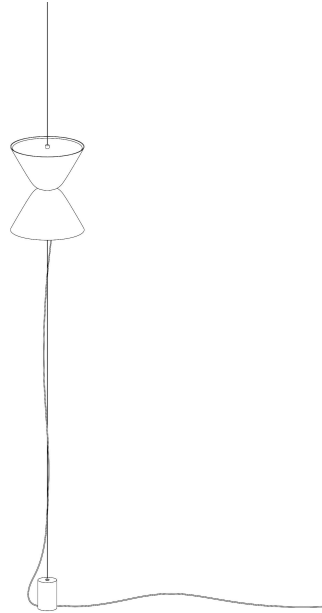

MOSS

Aureole

MOSS

Aureole

Specifications

Materials	Brass shade Steel weight, powder coated Plexiglass
Colours	● Solid brass, brushed
Canopy	None, comes with a plug
Wire length	250cm (98.5")
Light source specification	12W LED, 1320lm, 2700K 500mA plug-in power supply 220V or 120V

Custom  Custom cable colours available on request

Size

Packaging & Weight 1x 45 x 37 x 35cm
 8kg  4kg

Certifications  