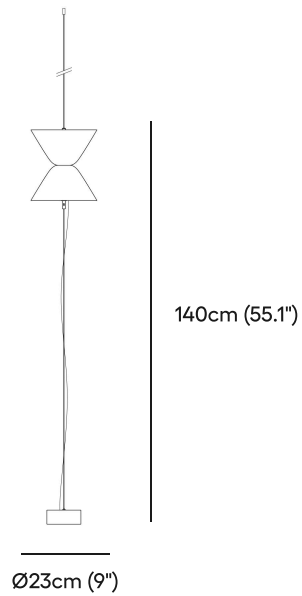

MOSS

Aureole

MOSS

Aureole

Specifications

Materials	Brass shade Steel weight, powder coated Plexiglass
Colours	● Solid brass, brushed
Canopy	None, comes with a plug
Wire length	250cm (98.5")
Light source specification	12W LED, 1320lm, 2700K 500mA plug-in power supply 220V or 120V

Custom  Custom cable colours available on request

Size

Packaging & Weight 1x 45 x 37 x 35cm
 8kg  4kg

Certifications  