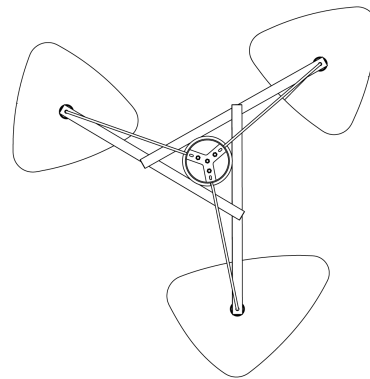

# MOSS

Emily Group of Three

Specifications

Materials	Sheet steel, wet painted Plexiglass Textile covered cable Oak timber, waxed
Colours	<ul style="list-style-type: none"><li>● Anthracite semi-matte</li><li>● White semi-matte</li><li>● Black high gloss</li><li>● Solid brass, satin</li><li>● Oxidized steel</li></ul>
Canopy	Ø 140mm (5.5") x H 50mm (2")
Cable length	300cm (118")
Cable Colors	charcoal for black grey and white semi-matte black for deep black and brass other colours on request
Light source specification	3x E27 220V or E26 120V, max height 105mm (4.1")
Custom	 Custom shade, frame & cable colours available on request

Size

110cm (43.3")

110cm (43.3")

Packaging & Weight  
1x 90 / 57 / 55cm  
18kg 7kg

Certifications  