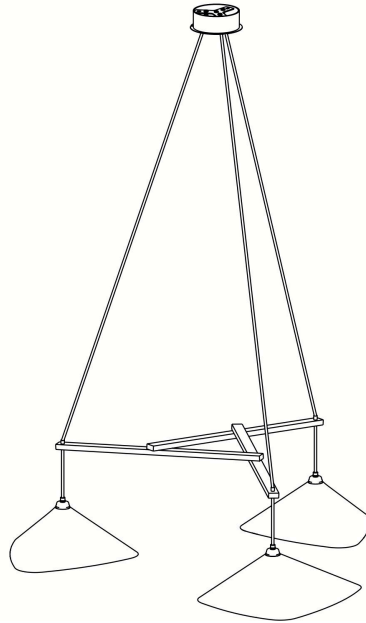

# MOSS

Emily Group of Three

# MOSS

Emily Group of Three

Specifications

Materials	Sheet steel, wet painted Plexiglass Textile covered cable Oak timber, waxed
Colours	<ul style="list-style-type: none"><li>● Anthracite semi-matte</li><li>● White semi-matte</li><li>● Black high gloss</li><li>● Solid brass, satin</li><li>● Oxidized steel</li></ul>
Canopy	Ø 140mm (5.5") x H 50mm (2")
Cable length	300cm (118")
Cable Colors	charcoal for black grey and white semi-matte black for deep black and brass other colours on request
Light source specification	3x E27 220V or E26 120V, max height 105mm (4.1")
Custom	 Custom shade, frame & cable colours available on request

Size

110cm (43.3")

110cm (43.3")

Packaging & Weight  
1x 90 / 57 / 55cm  
18kg 7kg

Certifications  