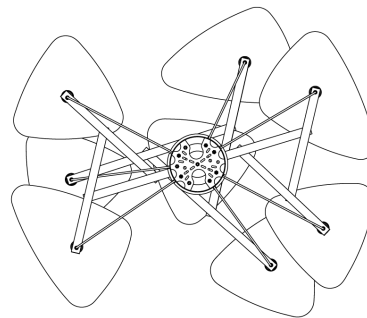

MOSS

Emily V8

MOSS

Emily V8

Specifications

Materials Sheet steel, wet painted
Plexiglass
Textile covered cable
Oak timber, waxed

Colours

- Anthracite semi-matte
- White semi-matte
- Black high gloss
- Solid brass, satin
- Oxidized steel

Canopy Ø 200mm (7.9") x H 50mm (2")

Cable length 300cm (118")

Cable Colors charcoal for black grey and white semi-matte
black for deep black and brass
other colours on request

Light source specification 8x E27 220V or E26 120V,
max height 105mm (4.1")

Custom  Custom shade, frame & cable colours available on request

Size

110cm
(43.3")

130cm (51.2")

Height
270cm (106.3")

Packaging & Weight 2x 90 / 57 / 55cm
 42kg  19kg

Certifications  