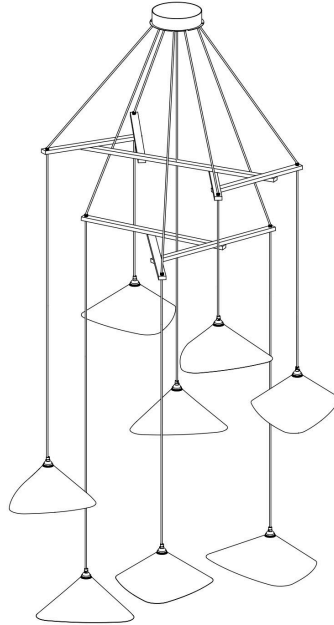

MOSS

Emily V8

MOSS

Emily V8

Specifications

Materials Sheet steel, wet painted
Plexiglass
Textile covered cable
Oak timber, waxed

Colours

- Anthracite semi-matte
- White semi-matte
- Black high gloss
- Solid brass, satin
- Oxidized steel

Canopy Ø 200mm (7.9") x H 50mm (2")

Cable length 300cm (118")

Cable Colors charcoal for black grey and white semi-matte
black for deep black and brass
other colours on request

Light source specification 8x E27 220V or E26 120V,
max height 105mm (4.1")

Custom  Custom shade, frame & cable colours available on request

Size

110cm
(43.3")

130cm (51.2")

Height
270cm (106.3")

Packaging & Weight 2x 90 / 57 / 55cm
 42kg  19kg

Certifications  