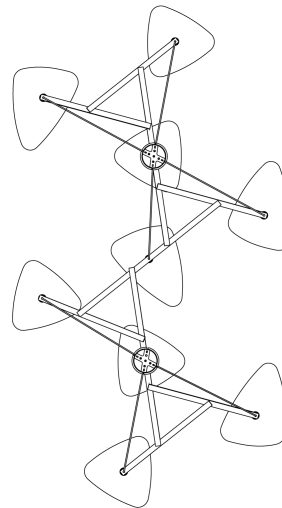

MOSS

Emily Group of Nine

MOSS

Emily Group of Nine

Specifications

Materials Sheet steel, wet painted
Plexiglass
Textile covered cable
Oak timber, waxed

Colours

- Anthracite semi-matte
- White semi-matte
- Black high gloss
- Solid brass, satin
- Oxidized steel

Canopy Ø 140mm (5.5") x H 50mm (2")

Cable length 300cm (118")

Cable Colors charcoal for black grey and white semi-matte
black for deep black and brass
other colours on request

Light source specification 9x E27 220V or E26 120V,
max height 105mm (4.1")

Custom  Custom shade, frame & cable colours available on request

Size

278cm (109.5")

155cm (61")

Packaging & Weight 2x 90 / 57 / 55cm
1x 46 / 44 / 27cm
 37kg  22kg

Certifications