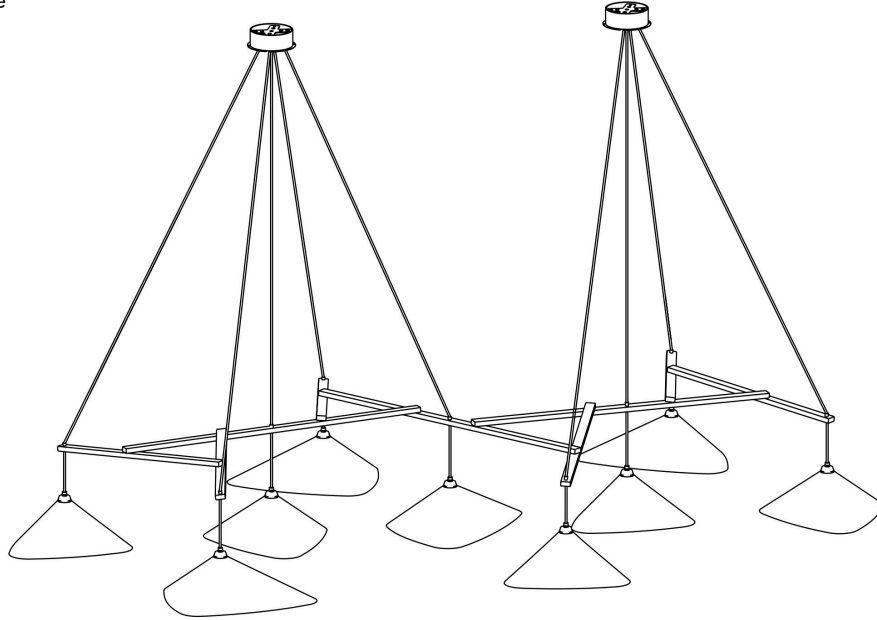

MOSS

Emily Group of Nine

MOSS

Emily Group of Nine

Specifications

Materials Sheet steel, wet painted
Plexiglass
Textile covered cable
Oak timber, waxed

Colours

- Anthracite semi-matte
- White semi-matte
- Black high gloss
- Solid brass, satin
- Oxidized steel

Canopy Ø 140mm (5.5") x H 50mm (2")

Cable length 300cm (118")

Cable Colors charcoal for black grey and white semi-matte
black for deep black and brass
other colours on request

Light source specification 9x E27 220V or E26 120V,
max height 105mm (4.1")

Custom  Custom shade, frame & cable colours available on request

Size

278cm (109.5")

155cm (61")

Packaging & Weight 2x 90 / 57 / 55cm
1x 46 / 44 / 27cm
 37kg  22kg

Certifications