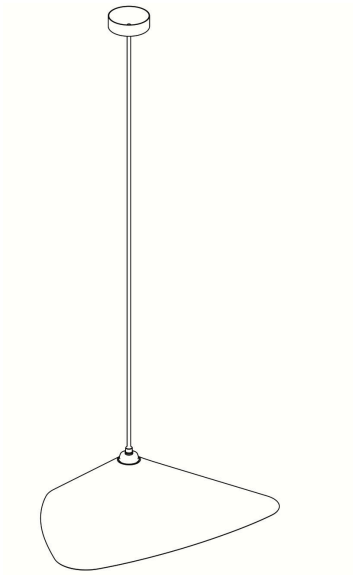

MOSS

Emily I

MOSS

Emily I

Specifications

Materials
Sheet steel, wet painted
Plexiglass
Textile covered cable
Oak timber, waxed

Colours

- Anthracite semi-matte
- White semi-matte
- Black high gloss
- Solid brass, satin
- Oxidized steel

Canopy Ø 100mm (4") x H 25mm (1")

Cable length 300cm (118")

Cable Colors
charcoal for black grey and white semi-matte
black for deep black and brass
other colours on request

Light source specification
1x E27 220V or E26 120V,
max height 105mm (4.1")

Custom
● Custom shade, frame & cable colours available on request

Size

50cm (19.7")

35cm (13.8")

Packaging & Weight
1x 54 / 44 / 27cm
📦 4kg 💡 2,4kg

Certifications CE