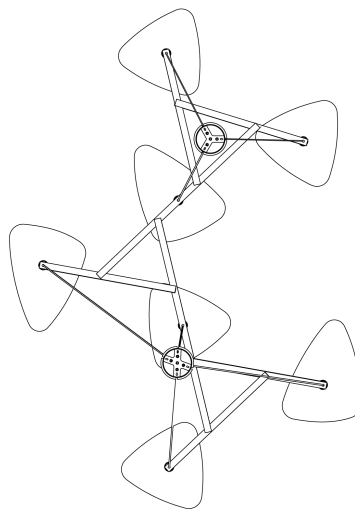

MOSS

Emily Group of Seven

MOSS

Emily Group of Seven

Specifications

Materials Sheet steel, wet painted
Plexiglass
Textile covered cable
Oak timber, waxed

Colours

- Anthracite semi-matte
- White semi-matte
- Black high gloss
- Solid brass, satin
- Oxidized steel

Canopy Ø 140mm (5.5") x H 50mm (2")

Cable length 300cm (118")

Cable Colors charcoal for black grey and white semi-matte
black for deep black and brass
other colours on request

Light source specification 7x E27 220V or E26 120V,
max height 105mm (4.1")

Custom  Custom shade, frame & cable colours available on request

Size

225cm (88.6")

170cm (67")

Packaging & Weight 2x 90 / 57 / 55cm
 35kg  17kg

Certifications  