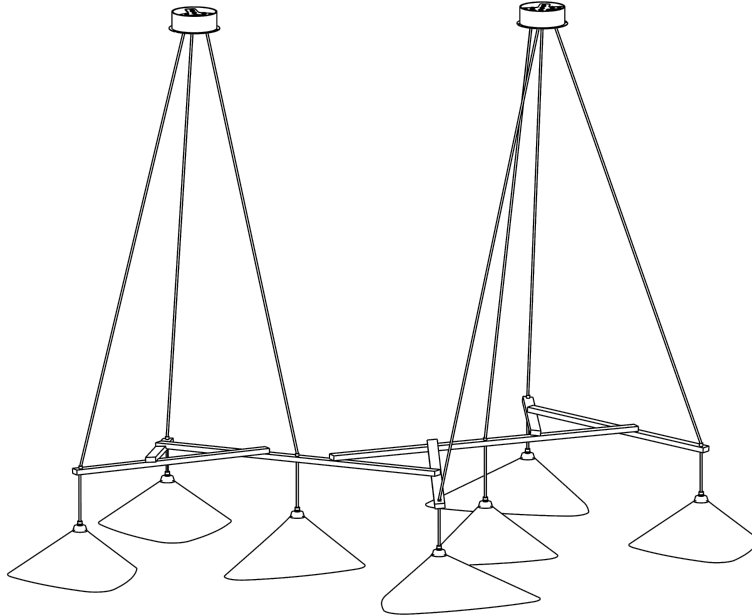

MOSS

Emily Group of Seven

MOSS

Emily Group of Seven

Specifications

Materials Sheet steel, wet painted
Plexiglass
Textile covered cable
Oak timber, waxed

Colours

- Anthracite semi-matte
- White semi-matte
- Black high gloss
- Solid brass, satin
- Oxidized steel

Canopy Ø 140mm (5.5") x H 50mm (2")

Cable length 300cm (118")

Cable Colors charcoal for black grey and white semi-matte
black for deep black and brass
other colours on request

Light source specification 7x E27 220V or E26 120V,
max height 105mm (4.1")

Custom  Custom shade, frame & cable colours available on request

Size

225cm (88.6")

170cm (67")

Packaging & Weight 2x 90 / 57 / 55cm
 35kg  17kg

Certifications  